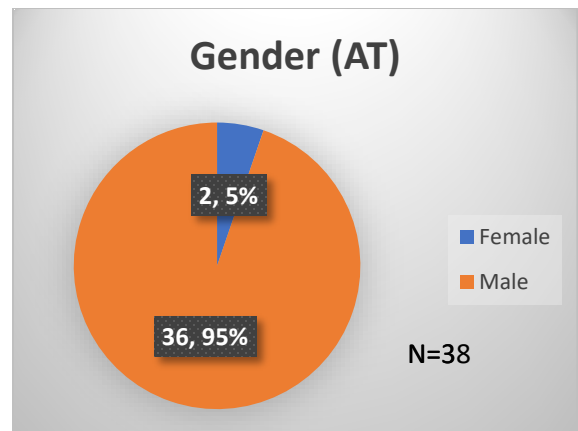

Daily Data Dashboard – March 8, 2023

Demographics for JTDC Population

Wednesday Morning Midnight Count

Total # of probation Involved youth¹: 1,126

¹ Probation Active: Any youth who is pending sentencing with an active social history, has been formally placed on probation or supervision with Cook County Juvenile Probation on the date of the report.

*Age, Gender and Race for Criminal Court population (N=1) is not represented in this report.

Data sources: cFive Supervisor – Probation Population and RMIS – JTDC Population

Daily Data Dashboard – March 8, 2023
Demographics for JTDC Population
Wednesday Morning Midnight Count