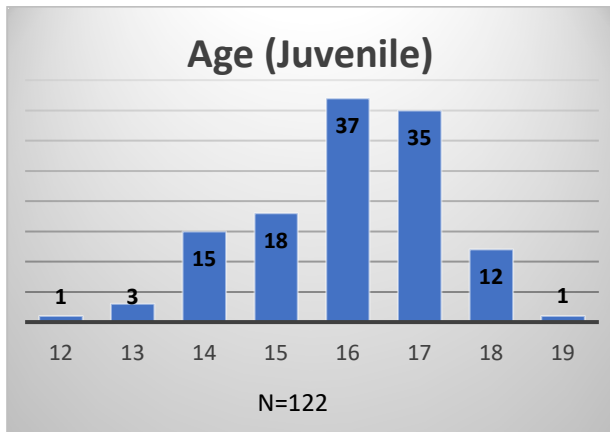

Daily Data Dashboard – March 8, 2023

Demographics for JTDC Population

Wednesday Morning Midnight Count

Total # of probation Involved youth¹: 1,126

¹ Probation Active: Any youth who is pending sentencing with an active social history, has been formally placed on probation or supervision with Cook County Juvenile Probation on the date of the report.

*Age, Gender and Race for Criminal Court population (N=1) is not represented in this report.

Data sources: cFive Supervisor – Probation Population and RMIS – JTDC Population

Daily Data Dashboard – March 8, 2023
Demographics for JTDC Population
Wednesday Morning Midnight Count