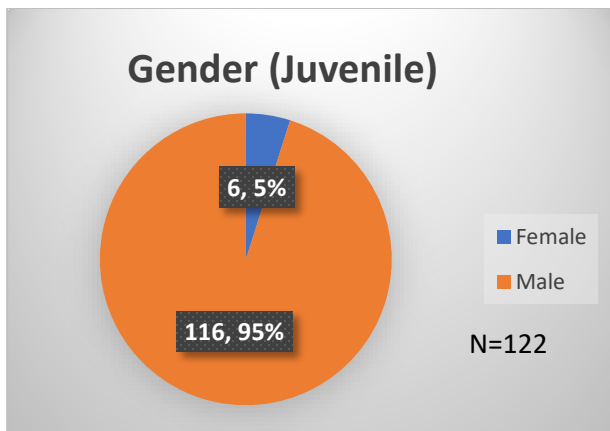

Daily Data Dashboard – March 8, 2023

Demographics for JTDC Population

Wednesday Morning Midnight Count

Total # of probation Involved youth¹: 1,126

¹ Probation Active: Any youth who is pending sentencing with an active social history, has been formally placed on probation or supervision with Cook County Juvenile Probation on the date of the report.