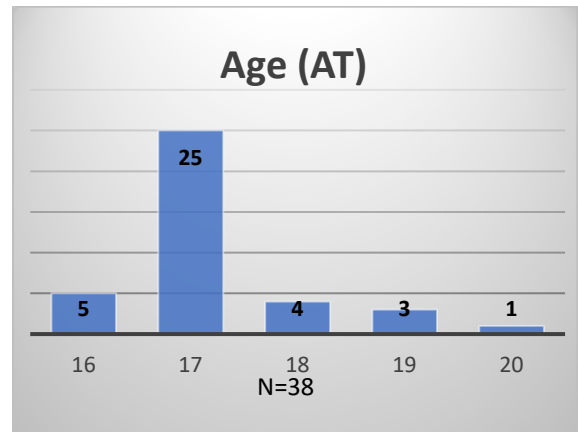

Daily Data Dashboard – March 8, 2023

Demographics for JTDC Population

Wednesday Morning Midnight Count

Total # of probation Involved youth¹: 1,126

¹ Probation Active: Any youth who is pending sentencing with an active social history, has been formally placed on probation or supervision with Cook County Juvenile Probation on the date of the report.

*Age, Gender and Race for Criminal Court population (N=1) is not represented in this report.

Data sources: cFive Supervisor – Probation Population and RMIS – JTDC Population

Daily Data Dashboard – March 8, 2023
Demographics for JTDC Population
Wednesday Morning Midnight Count