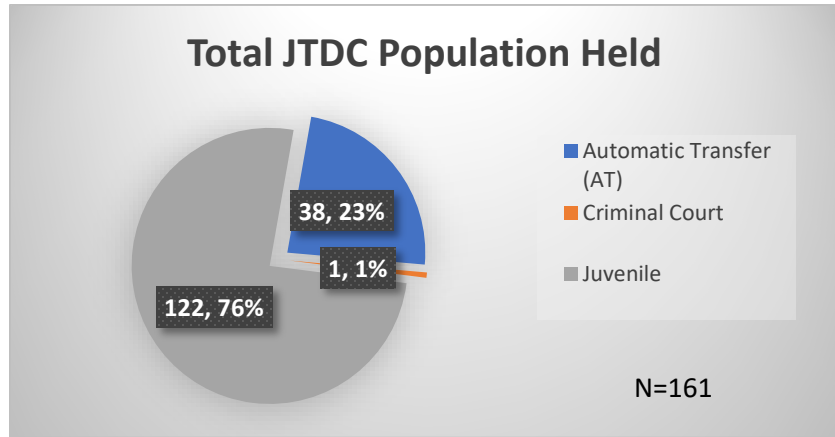

Daily Data Dashboard – March 8, 2023

Demographics for JTDC Population

Wednesday Morning Midnight Count

Total # of probation Involved youth¹: 1,126

¹ Probation Active: Any youth who is pending sentencing with an active social history, has been formally placed on probation or supervision with Cook County Juvenile Probation on the date of the report.

*Age, Gender and Race for Criminal Court population (N=1) is not represented in this report.

Data sources: cFive Supervisor – Probation Population and RMIS – JTDC Population

Daily Data Dashboard – March 8, 2023
Demographics for JTDC Population
Wednesday Morning Midnight Count